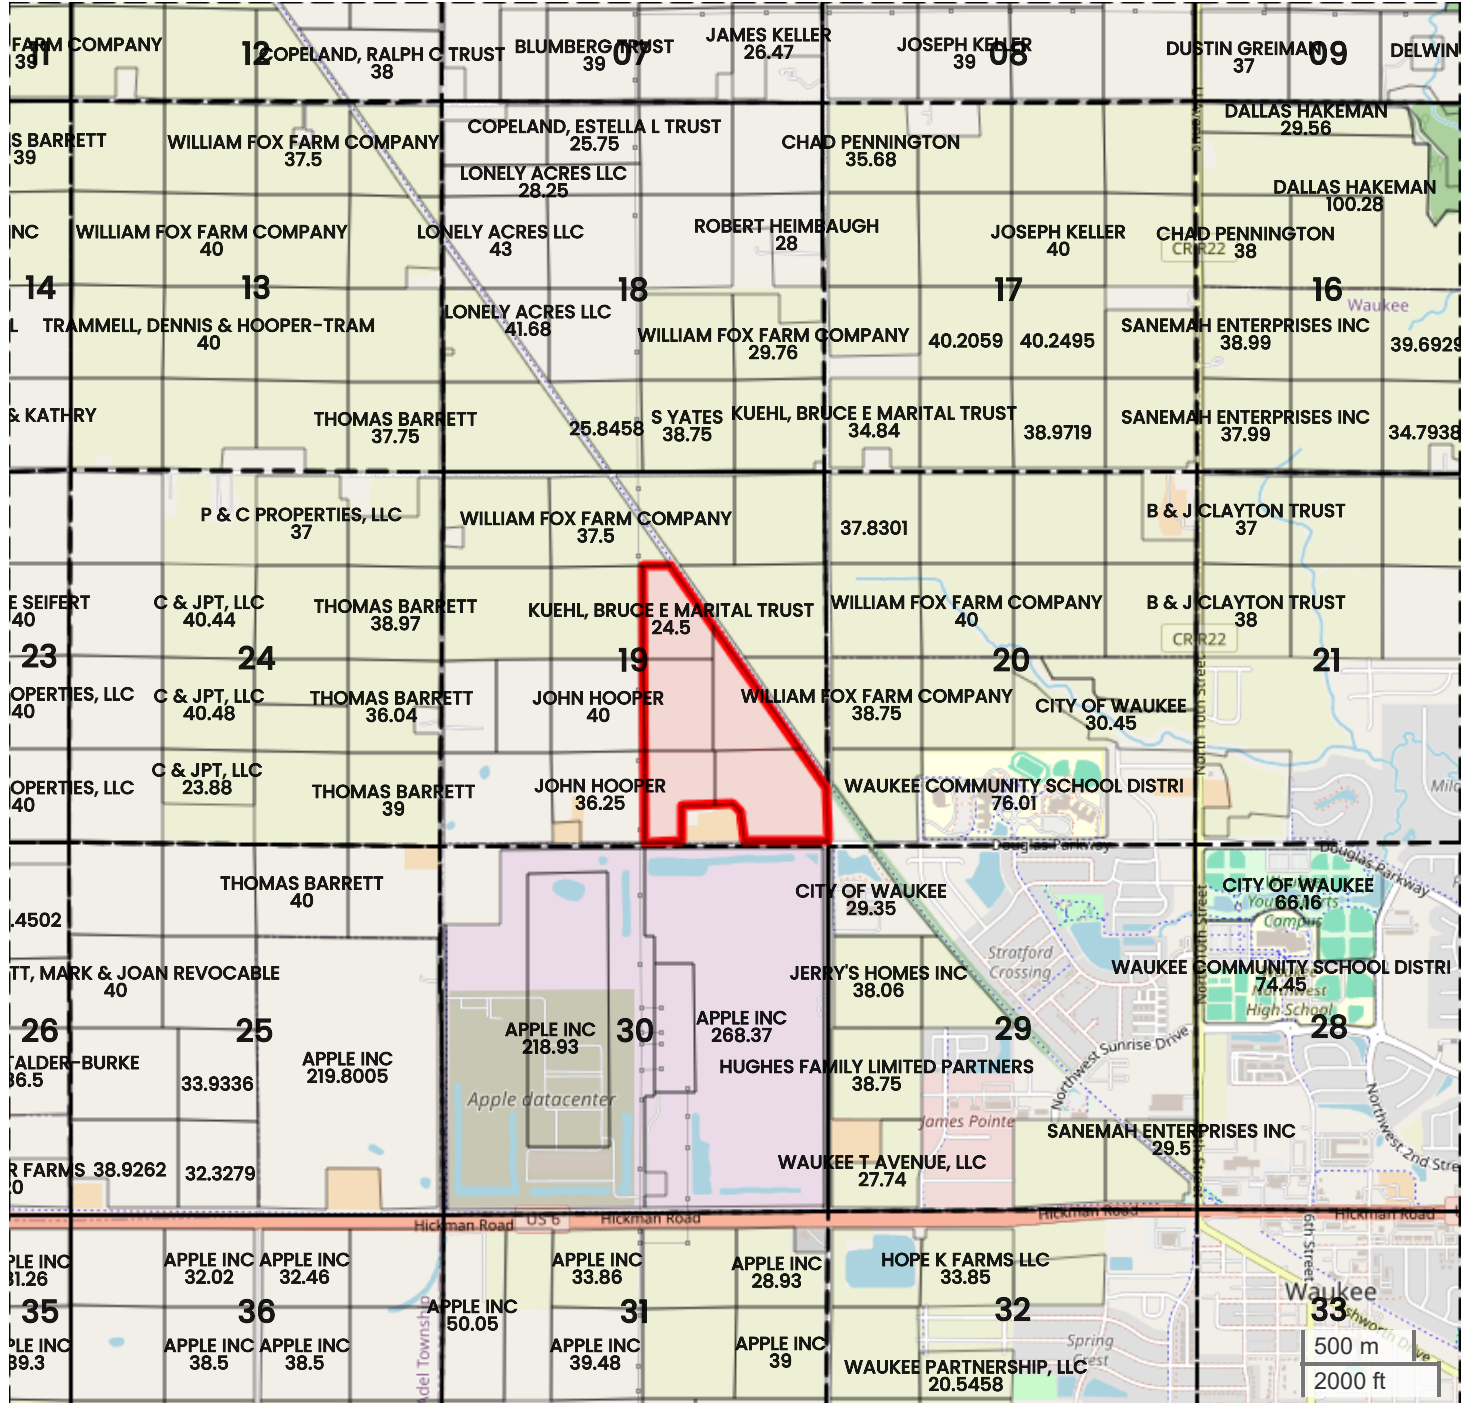

WAUKEE FARM (144.42 AC TOTAL, 144.38 AC TILLABLE)

PLAT MAP

Center: 41.634803, -93.915709

19-79N-26W
Walnut Township
Dallas County, IA

FarmWorth, LLC makes no warranties, express or implied, regarding the accuracy of any information provided through FarmWorth.com. User is solely responsible for independently verifying all information prior to use and waives any claims against FarmWorth, LLC arising from inaccuracies in such information.